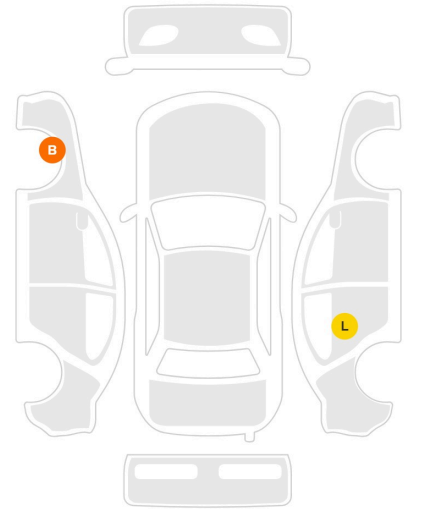

ARAÇ KODU: 935959

FİYAT
3.525.000 TL

KİLOMETER	ENGINE
92.650 KM	1595 CC
POWER	TORQUE
156 HP	250 NM
ACCELERATION	FUEL
228 KM/S	Gasoline
TRANSMISSION	BODY TYPE
Automatic	Passenger Cars
EXTERIOR COLOR	INTERIOR COLOR
Siyah	Siyah
LOCATION	DRIVE
İstanbul	Rear Drive

CONSULTANT
Koray Uyunmas
+90 531 839 14 83

AMG GÖVDE KİTİ
AMG ÖN VE ARKA TAMPONLAR
AMG YAN MARŞPIYELLER
20" ÇOK KOLLU AMG JANTLAR
LED HIGH PERFORMANCE FARLAR
LED GÜNDÜZ FARLARI
ELEKTRİKLİ KATLANIR YAN AYNALAR
ÇİFT CAM PANORAMİK SUNROOF
KROM CAM ÇİTALARI
ÇİFT ÇIKIŞ GÖRÜNÜMLÜ EGZOZ TASARIMI
DERİ / ALCANTARA AMG KOLTUKLAR
ELEKTRİKLİ ÖN KOLTUKLAR
HAFIZALI SÜRÜCÜ KOLTUĞU
ISITMALI ÖN KOLTUKLAR
AMG DERİ DİREKSİYON

F1 VİTES KULAKÇIKLARI
AMBIYANS AYDINLATMA
ÇİFT BÖLGELİ DİJİTAL KLİMA
COMAND ONLINE MULTİMEDYA SİSTEMİ
APPLE CARPLAY VE ANDROID AUTO
BLUETOOTH TELEFON BAĞLANTISI
GERİ GÖRÜŞ KAMERASI
ÖN VE ARKA PARK SENSÖRLERİ
ANAHTARSIZ ÇALIŞTIRMA
CRUISE CONTROL
HIZ LİMİTÖRÜ
ŞERİT TAKİP ASİSTANI
ÇARPIŞMA ÖNLEME ASİSTANI
YORGUNLUK TESPİT ASİSTANI
ELEKTRONİK PARK FRENİ