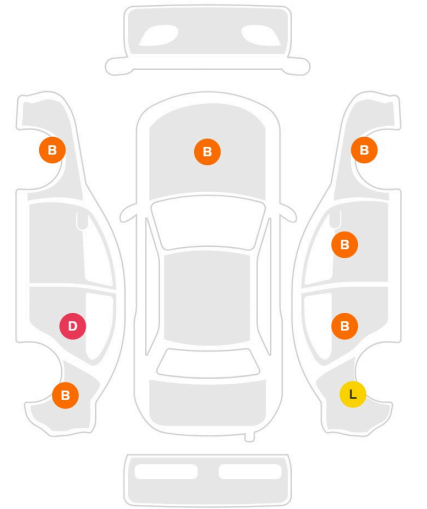

ARAÇ KODU: 935948

FİYAT
Please Ask

KİLOMETER	ENGINE
236.000 KM	1995 CC
POWER	TORQUE
184 HP	380 NM
ACCELERATION	FUEL
230 KM/S	Diesel
TRANSMISSION	BODY TYPE
Automatic	Passenger Cars
EXTERIOR COLOR	INTERIOR COLOR
White	Siyah
LOCATION	DRIVE
İzmir	Rear Drive

CONSULTANT
Turgay Tunçdibek
+90 546 641 88 55

SUNROOF
XENON FARLAR
GERİ GÖRÜŞ KAMERASI
PARK ASİSTANI
HIZ SABİTLEYİCİ

BLUETOOTH TELEFON BAĞLANTISI
ECO VE SPORT SÜRÜŞ MODLARI
FAR VE YAĞMUR SENSÖRLERİ
İÇ AMBİYANS AYDINLATMA
ÇİFT BÖLGE DİJİTAL KLİMA