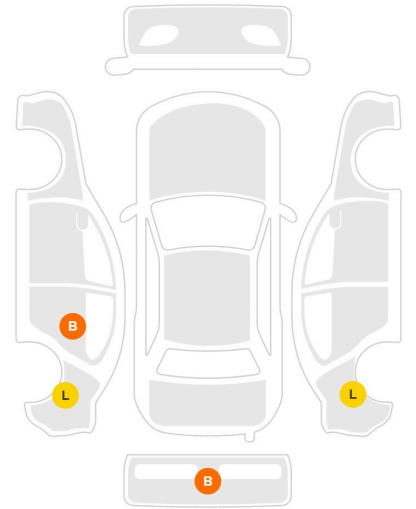

ARAÇ KODU: 935924

FİYAT
Please Ask

KİLOMETER	ENGINE
37.000 KM	2925 CC
POWER	TORQUE
330 HP	700 NM
ACCELERATION	FUEL
250 KM/S	Diesel
TRANSMISSION	BODY TYPE
Automatic	Passenger Cars
EXTERİOR COLOR	INTERİOR COLOR
Metalik Obsidian Siyah	DRIVE
	Awd (Electronic)
LOCATION	
İstanbul	

CONSULTANT
Ünal Çabuk
+90 533 091 88 78

MULTIBEAM LED FARLAR
DAYLIGHTS (GÜNDÜZ LEDLERİ)
SOFT CLOSE (VAKUMLU KAPILAR)
KEYLESS GO (ANAHTARSIZ GİRİŞ & ÇALIŞTIRMA)
PANORAMİK AÇILIR CAM TAVAN
LED ARKA STOPLAR
GÜNEŞ KARARTMALI CAMLAR
DİJİTAL GÖSTERGE PANELİ
FONKSİYONEL ELEKTRİKLİ DERİ DİREKSİYON
PADDLESHIFT (F1)
TR HARİTALI NAVİGASYON
BLUETOOTH TELEFON BAĞLANTISI
ANDROID AUTO
APPLE CARPLAY
KABLOSUZ ŞARJ ÜNİTESİ

ADAPTİF HIZ SABİTLEYİCİ
ŞERİT TAKİP ASİSTANI
KÖR NOKTA ASİSTANI
ÖNDEN ÇARPISMA UYARISI
ÇAPRAZ TRAFİK UYARISI
SÜRÜCÜ YORGUNLUK UYARISI
ISITMALI ÖN KOLTUKLAR
HAFIZALI ÖN KOLTUKLAR
KOLTUK KİNETİĞİ
ISITMALI SOĞUTMALI ARKA KOLTUKLAR
MASAJ FONKSİYONLU ARKA KOLTUKLAR
HAFIZALI ARKA KOLTUKLAR
4 BÖLGE Lİ DİJİTAL KLİMA
ARKA MULTİMEDYA EKРАНLARI
ARKA BÖLÜM KONTROL TABLETİ