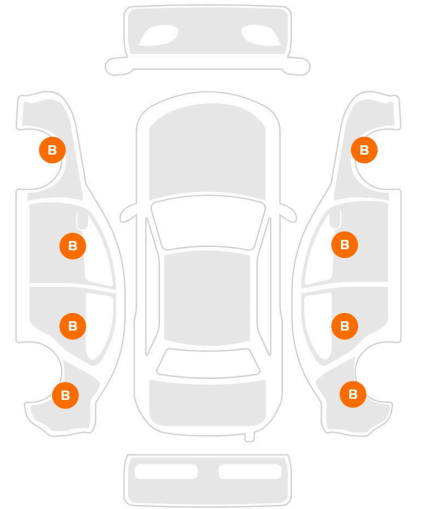

ARAÇ KODU: 935872

FİYAT
1.925.000 TL

KİLOMETER	ENGINE
102.000 KM	1499 CC
POWER	TORQUE
140 HP	220 NM
ACCELERATION	FUEL
205 KM/S	Gasoline
TRANSMISSION	BODY TYPE
Automatic	Suv Cars
EXTERİOR COLOR	INTERİOR COLOR
Siyah	White
LOCATION	DRİVE
İzmir	4X2 (Front Wheel Drive)

CONSULTANT
Turgay Tunçdibek
+90 546 641 88 55

PANORAMİK AÇILIR CAM TAVAN
LED XENON ÖN FARLAR
ELEKTRİKLİ VE HAFIZALI ÖN KOLTUKLAR
ISITMALI ÖN KOLTUKLAR
ÇİFT BÖLGE DİJİTAL OTOMATİK KLİMA
GERİ GÖRÜŞ KAMERASI
PARK ASİSTANI
KÖR NOKTA ASİSTANI
ŞERİT TAKİP ASİSTANI

DISTRONIC (ADAPTİF HIZ SABİTLEYİCİ)
SPORT VE ECO PRO MODU
İÇ AMBİYANS AYDINLATMA
BLUETOOTH TELEFON BAĞLANTISI
ECO START STOP FONKSİYONU
FAR VE YAĞMUR SENSÖRLERİ
ÖN VE ARKA PARK SENSÖRLERİ
ELEKTRİKLİ BAGAJ KAPAĞI