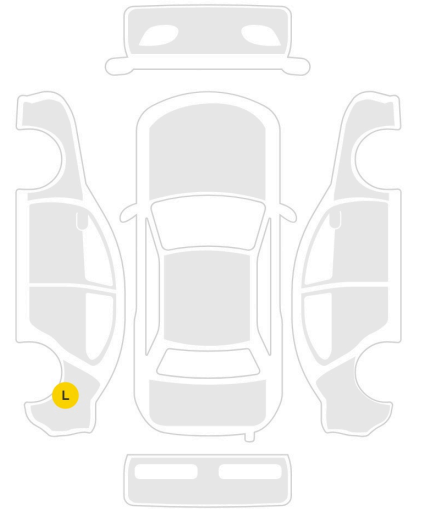

ARAÇ KODU: 935864

FİYAT
1.950.000 TL

KİLOMETER
177.000 KM

ENGINE
2298 CC

POWER
190 HP

TORQUE
450 NM

ACCELERATION
175 KM/S

FUEL
Diesel

TRANSMISSION
Automatic

BODY TYPE
Suv Cars

EXTERIOR COLOR
Kirmizi

INTERIOR COLOR
Taba

LOCATION
İstanbul

DRIVE
4X4

CONSULTANT
Vedat Tohumcu
+90 533 296 57 20

TAVAN SEPETİ
SÜRGÜLÜ BAGAJ KAPAĞI
SABİT YAN BASAMAKLAR
BAGAJ XCLASS YAZISI
FONKSİYONEL DERİ DİREKSİYON
SESLİ KOMUT
YOL BİLGİSAYARI
ADAPTİF ÇEKİŞ SEÇENEKLERİ

2WD/4H/4L SÜRÜŞ SEÇENEKLERİ
BLUETOOTH TELEFON BAĞLANTISI
GERİ GÖRÜŞ KAMERASI
OTOMATİK FAR SİSTEMİ
ARAZİ SÜRÜŞ MODU
TRAFİK TABELA OKUMA
MERCEDES ADAPTİF LED FARLAR