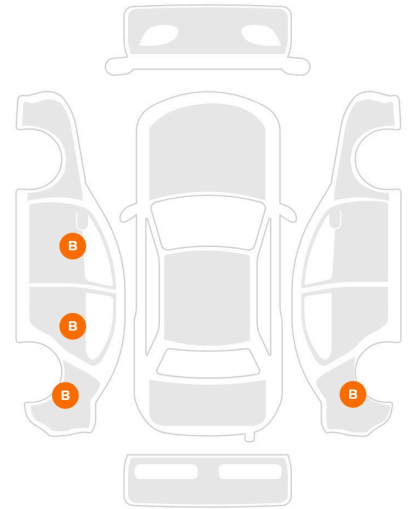

ARAÇ KODU: 935862

FİYAT
4.100.000 TL

KİLOMETER	ENGINE
93.500 KM	1598 CC
POWER	TORQUE
160 HP	360 NM
ACCELERATION	FUEL
226 KM/S	Diesel
TRANSMISSION	BODY TYPE
F1 / Otomatik	Passenger Cars
EXTERİOR COLOR	INTERİOR COLOR
Gri	Taba
LOCATION	DRIVE
İstanbul	Rear Drive

CONSULTANT
Vedat Tohumcu
+90 533 296 57 20

EDITION 1
360° KAMERA
BURMESTER SES SİSTEMİ
SOFT CLOSE (VAKUMLU KAPILAR)
TOUCHPAD
PANAROMİK CAM TAVAN
TR HARİTALI NAVİGASYON
18" ÇOK KOLLU JANTLAR
ARKA MAKAM PERDELERİ
MERCEDES DYNAMIC SELECT (ADAPTİF SÜRÜŞ SEÇENEKLERİ)
AUTO HOLD
ÇİFT ÇIKIŞLI EGZOZ
ELEKTRİKLİ ÖN KOLTUKLAR
ISITMALI ÖN KOLTUKLAR

HAFIZALI ÖN KOLTUKLAR
ELEKTRİKLİ BAGAJ KAPAĞI
FONKSİYONEL DERİ DİREKSİYON
PADDLESHIFT (F1)
HAYALET GÖSTERGE EKRANI
SESLİ KOMUT
OTOMATİK FAR SİSTEMİ
YAĞMUR SENSÖRÜ
CRUISE CONTROL
AKTİF FREN YARDIMCISI
DİKKAT YARDIMCISI
TRAFİK IŞIĞI GÖSTERİMİ
İÇ AMBİYANS AYDINLATMA
ÖN ARKA KOL DAYAMA