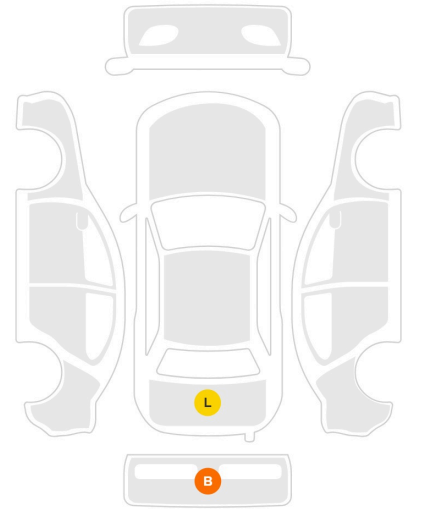

ARAÇ KODU: 935860

FİYAT
Please Ask

KİLOMETER	ENGINE
198.900 KM	2925 CC
POWER	TORQUE
330 HP	700 NM
ACCELERATION	FUEL
250 KM/S	Diesel
TRANSMISSION	BODY TYPE
Automatic	Passenger Cars
EXTERIOR COLOR	INTERIOR COLOR
Metalik Obsidian Siyah	DRIVE
	Awd (Electronic)
LOCATION	
İstanbul	

CONSULTANT
Ünal Çabuk
+90 533 091 88 78

MULTIBEAM LED FARLAR
DAYLIGHTS (GÜNDÜZ LEDLERİ)
SOFT CLOSE (VAKUMLU KAPILAR)
KEYLESS GO (ANAHTARSIZ GİRİŞ & ÇALIŞTIRMA)
PANORAMİK AÇILIR CAM TAVAN
LED ARKA STOPLAR
GÜNEŞ KARARTMALI CAMLAR
DİJİTAL GÖSTERGE PANELİ
FONKSİYONEL ELEKTRİKLİ DERİ DİREKSİYON
PADDLESHIFT (F1)
TR HARİTALI NAVİGASYON
BLUETOOTH TELEFON BAĞLANTISI
ANDROID AUTO
APPLE CARPLAY
KABLOSUZ ŞARJ ÜNİTESİ

ADAPTİF HIZ SABİTLEYİCİ
ŞERİT TAKİP ASİSTANI
KÖR NOKTA ASİSTANI
ÖNDEN ÇARPIŞMA UYARISI
ÇAPRAZ TRAFİK UYARISI
SÜRÜCÜ YORGUNLUK UYARISI
ISITMALI ÖN KOLTUKLAR
HAFIZALI ÖN KOLTUKLAR
KOLTUK KİNETİĞİ
ISITMALI SOĞUTMALI ARKA KOLTUKLAR
MASAJ FONKSİYONLU ARKA KOLTUKLAR
HAFIZALI ARKA KOLTUKLAR
4 BÖLGE Lİ DİJİTAL KLİMA
ARKA MULTİMEDYA EKРАНLARI
ARKA BÖLÜM KONTROL TABLETİ