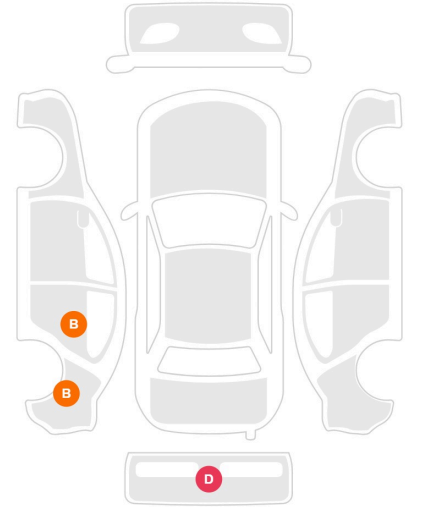

ARAÇ KODU: 935859

FİYAT
Please Ask

KİLOMETER	ENGINE
39.200 KM	2993 CC
POWER	TORQUE
300 HP	670 NM
ACCELERATION	FUEL
250 KM/S	Diesel
TRANSMISSION	BODY TYPE
Automatic	Passenger Cars
EXTERİOR COLOR	INTERİOR COLOR
Bej Gri	Taba
LOCATION	DRİVE
İstanbul	Awd (Electronic)

CONSULTANT
Ünal Çabuk
+90 533 091 88 78