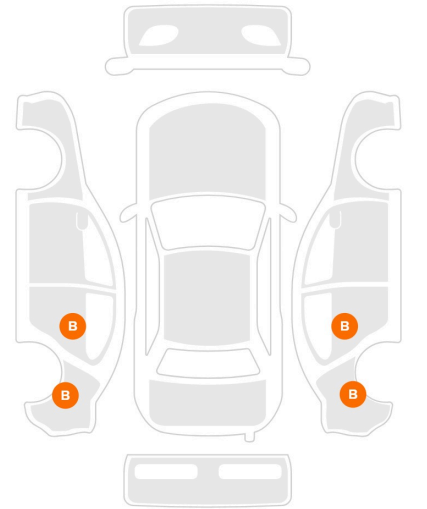

ARAÇ KODU: 9568

FİYAT
Please Ask

KİLOMETER	ENGINE
67.309 KM	CC
POWER	TORQUE
HP	NM
ACCELERATION	FUEL
KM/S	Diesel
TRANSMISSION	BODY TYPE
Automatic	Passenger Cars
EXTERİOR COLOR	INTERİOR COLOR
Siyah	Siyah
LOCATION	DRİVE
İstanbul	Front-Wheel Drive

CONSULTANT
Enes Akdağ
+90 542 641 88 66