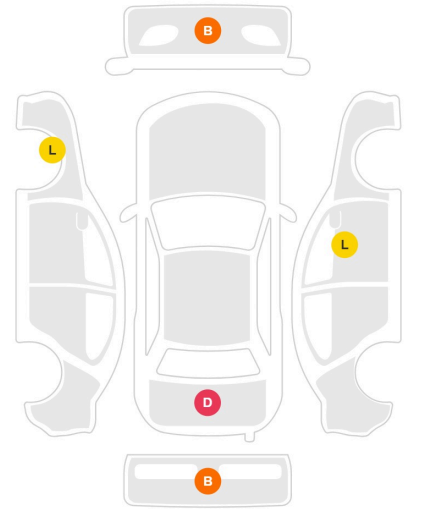

YENIKOY MOTORS

2020 PORSCHE TAYCAN TURBO

ARAÇ KODU: 5941

FİYAT
8.175.000 TL

KİLOMETER	ENGINE
15.000 KM	CC
POWER	TORQUE
680 HP	850 NM
ACCELERATION	FUEL
260 KM/S	Electric
TRANSMISSION	BODY TYPE
Automatic	Electric Cars
EXTERIOR COLOR	INTERIOR COLOR
Siyah	Siyah
LOCATION	DRIVE
İstanbul	

CONSULTANT
Ünal Çabuk
+90 533 091 88 78

- | | |
|---|--|
| PDCC(PORSCHE DYNAMIC CHASSIS CONTROL SPORT) | 360° CAMERA |
| AIRMATIC | FUCNTIONAL HEATED SPORT ALCANTARA STEERING WHEEL |
| DISTRONIC | ADAPTIVE CRUISE CONTROL |
| BOSE SURROUND SYSTEM | LANE ASSIST |
| APPLE CARPLAY | PARKING PASSIST |
| SPORT CHRONO PACKAGE(SPORT/SPORT+) | INTERSECTION ASSIST |
| ALCANTARA ROOF | KEYLESS GO |
| ADAPTIVE DRIVE AND SUSPENSION OPTIONS | 20" SPORT AERO RIMS |
| MASSAGE FUNCTION SEATS | WHITE BRAKE CALIPERS |
| 14 WAY MEMORY SPORT SEATS | ELECTRIC SPORT VOICE |
| HEATED AND VENTILATED FRONT SEATS | HOMELINK |
| HEATED BACK SEATS | PORSCHE LOGO STITCHED HEAD RESTS |
| PDLS/PORSCHE LED MATRIX HEADLIGHTS | ELECTRIC TAILGATE |
| WIRELESS CHARGING UNIT | 4 ZONE CLIMATE CONTROL |
| TR MAP PREMIUM NAVIGATION | VOICE COMMAND SYSTEM |